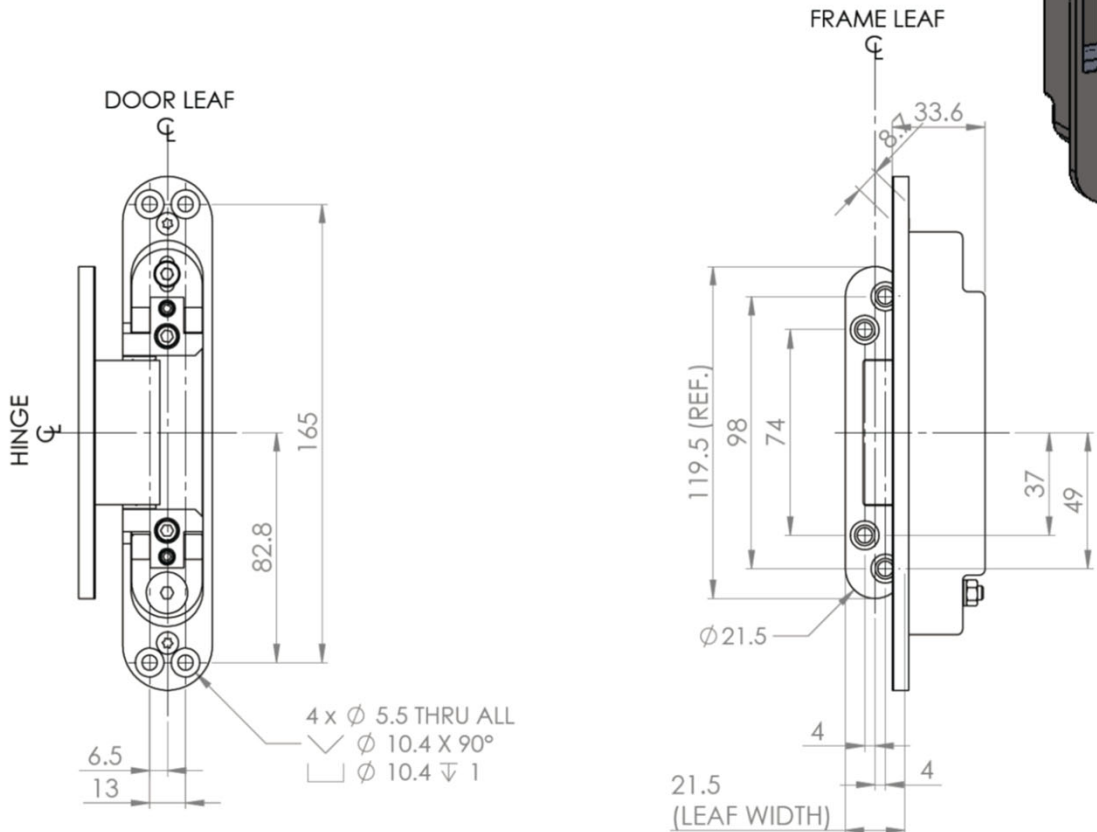

Royde & Tucker HC605 Adjustable Concealed Single Axis Hinge

BS EN 1935

- 185.5x32.5x33.6mm Concealed single axis butt hinge
- Hinge body door mounted
- Maximum adjusted door weight 120kg
- To BS EN 1935 Grade 13
- Maintenance free, guaranteed for 25 years
- CE Certificate No. 2812-CPR-AC0007 (SS)
- To be fitted with HP605-FIRE intumescent pad set, if being installed on fire doors
- Unless otherwise stated stainless steel substrate