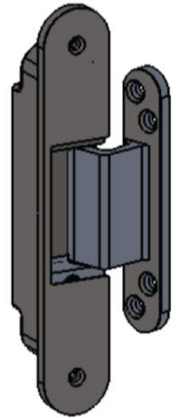

Royde & Tucker HC605 Adjustable Concealed Single Axis Hinge

BS EN 1935

- 185.5x32.5x33.6mm Concealed single axis butt hinge
- Hinge body door mounted
- Maximum adjusted door weight 120kg
- To BS EN 1935 Grade 13
- Maintenance free, guaranteed for 25 years
- CE Certificate No. 2812-CPR-AC0007 (SS)
- To be fitted with HP605-FIRE intumescent pad set, if being installed on fire doors
- Unless otherwise stated stainless steel substrate