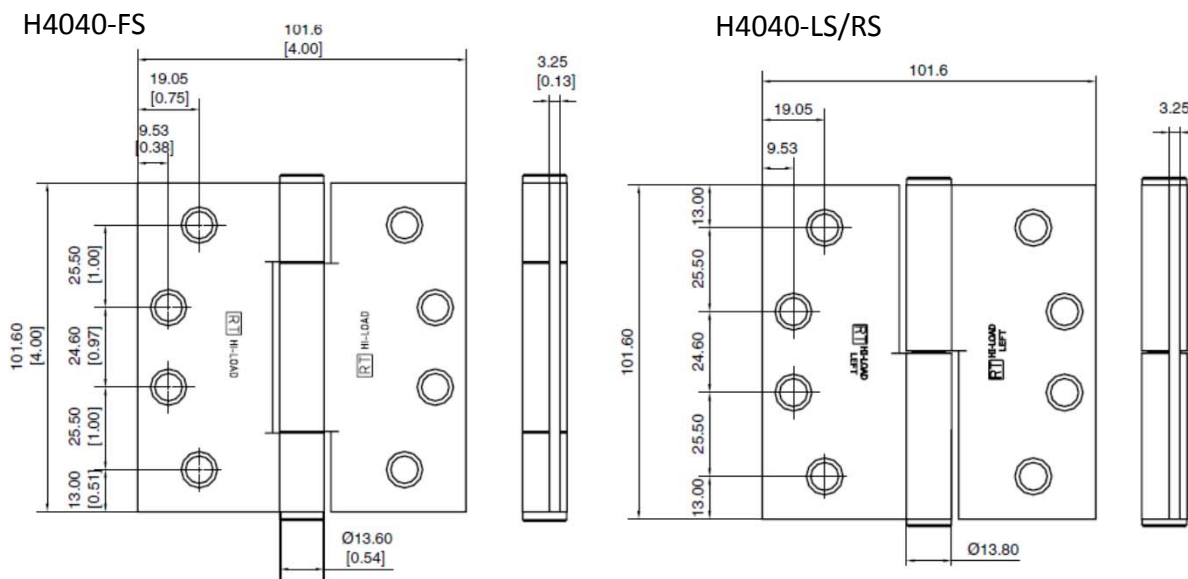

Royde & Tucker H4040 HI-LOAD concealed bearing hinges

- 4 x 4" (101.6 x 101.6mm)
- H4040-FS Three knuckle butt hinge
- H4040-LS/RS Two knuckle butt hinge (handed)
- Maximum adjusted door weight 220lb/100kg
- Minimum door thickness 44mm
- Maintenance free, guaranteed for 25 years
- c/w No.12 x 1¼" Phillips single helix self tapping wood screw
- Unless otherwise stated stainless steel substrate, Grade 316 stainless steel available

Conforms with ANSI 156.7 and ANSI 156.1.
Independent UL listed.
UL 10C (Cert No: 20110711-R26937)
cUL 10C (Cert No: 20110831-R26937)

Royde & Tucker Ltd
Bilton Road
Cadwell lane
Hitchin
SG4 0SB
Tel: 01462 444444
Fax: 01462 444433
www.ratman.co.uk
e-mail: sales@ratman.co.uk