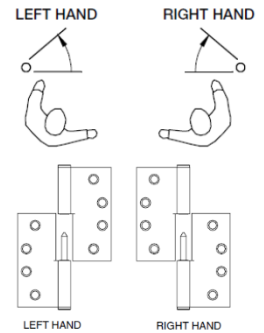

Royde & Tucker H4040 HI-LOAD concealed bearing hinges

- 4 x 4" (101.6 x 101.6mm)
- H4040-FS Three knuckle butt hinge
- H4040-LS/RS Two knuckle butt hinge (handed)
- Maximum adjusted door weight 220lb/100kg
- Minimum door thickness 44mm
- Maintenance free, guaranteed for 25 years
- c/w No.12 x 1¼" Phillips single helix self tapping wood screw
- Unless otherwise stated stainless steel substrate, Grade 316 stainless steel available