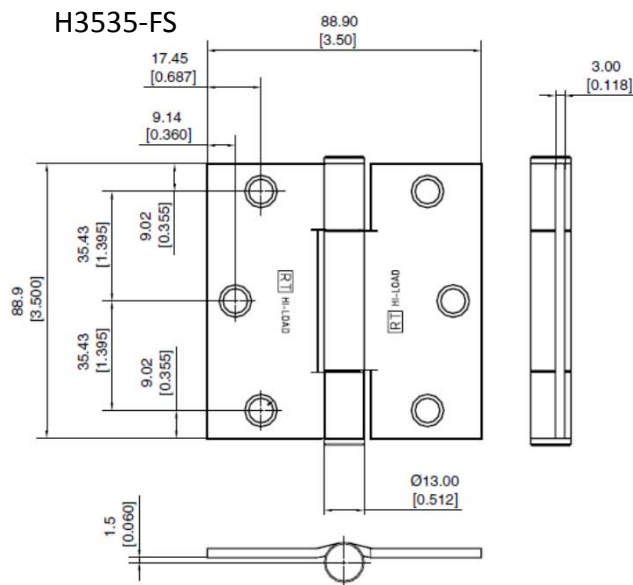

Royde & Tucker H3535 HI-LOAD
 concealed bearing hinges

- 3½ x 3½" (88.9 x 88.9mm)
- H3535-FS Three knuckle butt hinge
- H3535-LS/RS Two knuckle butt hinge (handed)
- Maximum adjusted door weight 175lb/80kg
- Minimum door thickness 35mm
- Maintenance free, guaranteed for 25 years
- c/w No.10 x 1¼" Phillips single helix self tapping wood screw
- Unless otherwise stated stainless steel substrate, Grade 316 stainless steel available

Conform with ANSI 156.7 and ANSI 156.1.
 Independent UL listed.
 UL 10C (Cert No: 20110711-R26937)
 cUL 10C (Cert No: 20110831-R26937)

Royde & Tucker Ltd
 Bilton Road
 Cadwell lane
 Hitchin
 SG4 0SB
 Tel: 01462 444444
 Fax: 01462 444433
 www.ratman.co.uk
 e-mail: sales@ratman.co.uk