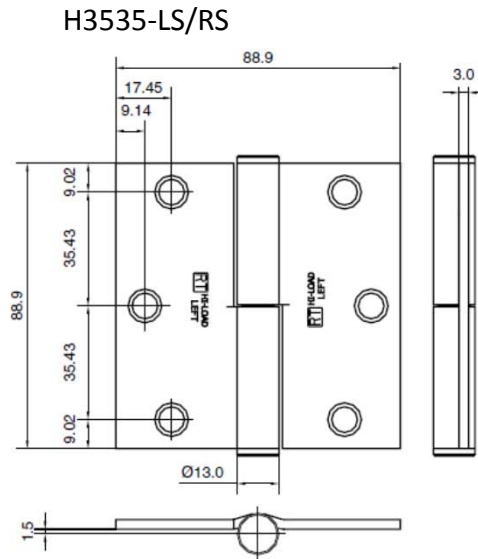

Royde & Tucker H3535 HI-LOAD
 concealed bearing hinges

- 3½ x 3½" (88.9 x 88.9mm)
- H3535-FS Three knuckle butt hinge
- H3535-LS/RS Two knuckle butt hinge (handed)
- Maximum adjusted door weight 175lb/80kg
- Minimum door thickness 35mm
- Maintenance free, guaranteed for 25 years
- c/w No.10 x 1¼" Phillips single helix self tapping wood screw
- Unless otherwise stated stainless steel substrate, Grade 316 stainless steel available

Conform with ANSI 156.7 and ANSI 156.1.
 Independent UL listed.
 UL 10C (Cert No: 20110711-R26937)
 cUL 10C (Cert No: 20110831-R26937)

Royde & Tucker Ltd
 Bilton Road
 Cadwell lane
 Hitchin
 SG4 0SB
 Tel: 01462 444444
 Fax: 01462 444433
 www.ratman.co.uk
 e-mail: sales@ratman.co.uk