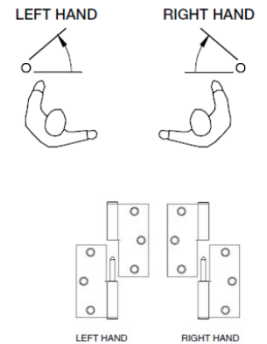

Royde & Tucker H3535 HI-LOAD
 concealed bearing hinges

- 3½ x 3½" (88.9 x 88.9mm)
- H3535-FS Three knuckle butt hinge
- H3535-LS/RS Two knuckle butt hinge (handed)
- Maximum adjusted door weight 175lb/80kg
- Minimum door thickness 35mm
- Maintenance free, guaranteed for 25 years
- c/w No.10 x 1¼" Phillips single helix self tapping wood screw
- Unless otherwise stated stainless steel substrate, Grade 316 stainless steel available