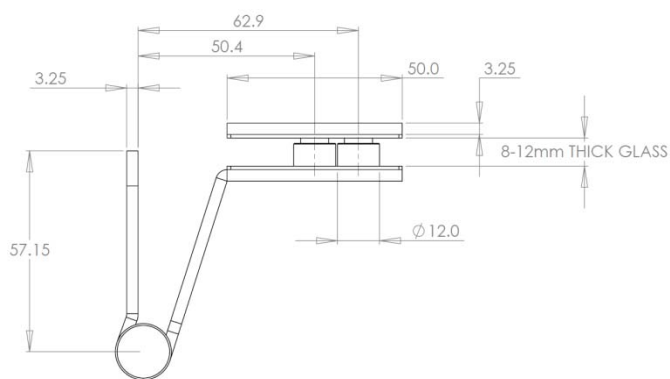

## Royde & Tucker H211-G HI-LOAD hinge for Glass Doors

- Fixed pin, three knuckle hinge for frameless glass doors
- Stainless steel
- Maintenance free, guaranteed for 25 years
- c/w 6 x 32mm screws for frame leaf
- Maximum adjusted door weight 100kg
- R10 corner radii on FR frame leaf for easier fitting
- Door thickness 8-12mm

Notes: Frame leaf is: radiused – FR or square - FS

**Royde & Tucker Ltd**  
Bilton Road  
Cadwell lane  
Hitchin  
SG4 0SB

Tel: 01462 444444

Fax: 01462 444433

[www.ratman.co.uk](http://www.ratman.co.uk)

e-mail: [sales@ratman.co.uk](mailto:sales@ratman.co.uk)