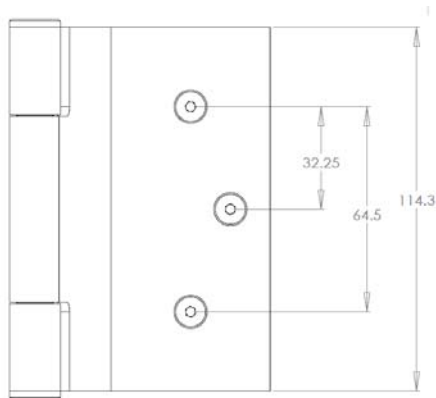

## Royde & Tucker H211-G HI-LOAD hinge for Glass Doors

- Fixed pin, three knuckle hinge for frameless glass doors
- Stainless steel
- Maintenance free, guaranteed for 25 years
- c/w 6 x 32mm screws for frame leaf
- Maximum adjusted door weight 100kg
- R10 corner radii on FR frame leaf for easier fitting
- Door thickness 8-12mm

Notes: Frame leaf is: radiused – FR or square - FS

**Royde & Tucker Ltd**  
Bilton Road  
Cadwell lane  
Hitchin  
SG4 0SB

Tel: 01462 444444

Fax: 01462 444433

[www.ratman.co.uk](http://www.ratman.co.uk)

e-mail: [sales@ratman.co.uk](mailto:sales@ratman.co.uk)