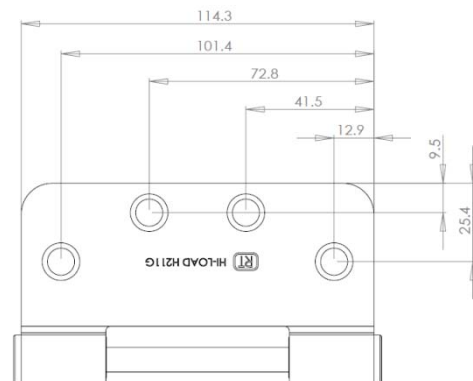

## Royde & Tucker H211-G HI-LOAD hinge for Glass Doors

- Fixed pin, three knuckle hinge for frameless glass doors
- Stainless steel
- Maintenance free, guaranteed for 25 years
- c/w 6 x 32mm screws for frame leaf
- Maximum adjusted door weight 100kg
- R10 corner radii on FR frame leaf for easier fitting
- Door thickness 8-12mm

Notes: Frame leaf is: radiused – FR or square - FS

**Royde & Tucker Ltd**  
Bilton Road  
Cadwell lane  
Hitchin  
SG4 0SB

Tel: 01462 444444

Fax: 01462 444433

[www.ratman.co.uk](http://www.ratman.co.uk)

e-mail: [sales@ratman.co.uk](mailto:sales@ratman.co.uk)