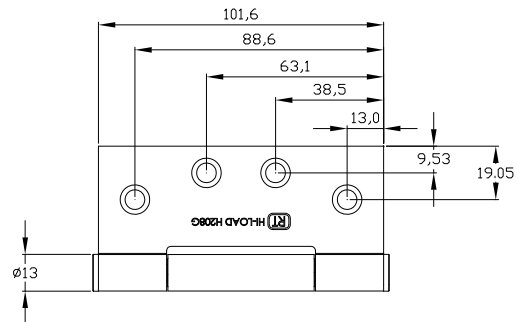

## Royde & Tucker H208-G HI-LOAD hinge for Glass Doors

- Fixed pin, three knuckle hinge for frameless glass doors
- Stainless steel
- Maintenance free, guaranteed for 25 years
- c/w 5 x 32mm screws for frame leaf
- Maximum adjusted door weight 80kg
- R10 corner radii on FR frame leaf for easier fitting
- Door thickness 8–12mm

Note:  
 Frame leaf is: FR – radiused or FS – square

**Royde & Tucker Ltd**  
 Bilton Road  
 Cadwell lane  
 Hitchin  
 SG4 0SB  
 Tel: 01462 444444  
 Fax: 01462 444433  
 www.ratman.co.uk  
 e-mail: sales@ratman.co.uk