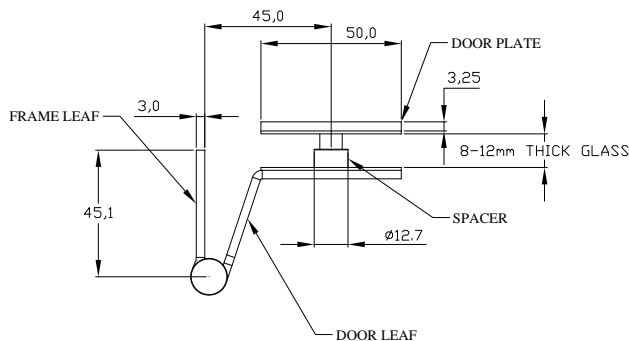

## Royde & Tucker H208-G HI-LOAD hinge for Glass Doors

- Fixed pin, three knuckle hinge for frameless glass doors
- Stainless steel
- Maintenance free, guaranteed for 25 years
- c/w 5 x 32mm screws for frame leaf
- Maximum adjusted door weight 80kg
- R10 corner radii on FR frame leaf for easier fitting
- Door thickness 8–12mm

Note:  
 Frame leaf is: FR – radiused or FS – square

**Royde & Tucker Ltd**  
 Bilton Road  
 Cadwell lane  
 Hitchin  
 SG4 0SB  
 Tel: 01462 444444  
 Fax: 01462 444433  
 www.ratman.co.uk  
 e-mail: sales@ratman.co.uk