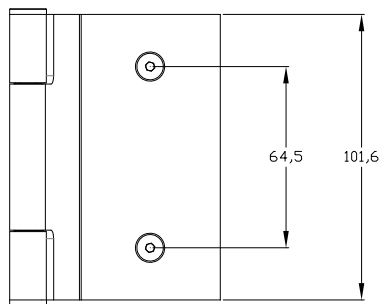

## Royde & Tucker H208-G HI-LOAD hinge for Glass Doors

- Fixed pin, three knuckle hinge for frameless glass doors
- Stainless steel
- Maintenance free, guaranteed for 25 years
- c/w 5 x 32mm screws for frame leaf
- Maximum adjusted door weight 80kg
- R10 corner radii on FR frame leaf for easier fitting
- Door thickness 8–12mm

Note:  
 Frame leaf is: FR – radiused or FS – square

**Royde & Tucker Ltd**  
 Bilton Road  
 Cadwell lane  
 Hitchin  
 SG4 0SB  
 Tel: 01462 444444  
 Fax: 01462 444433  
 www.ratman.co.uk  
 e-mail: sales@ratman.co.uk