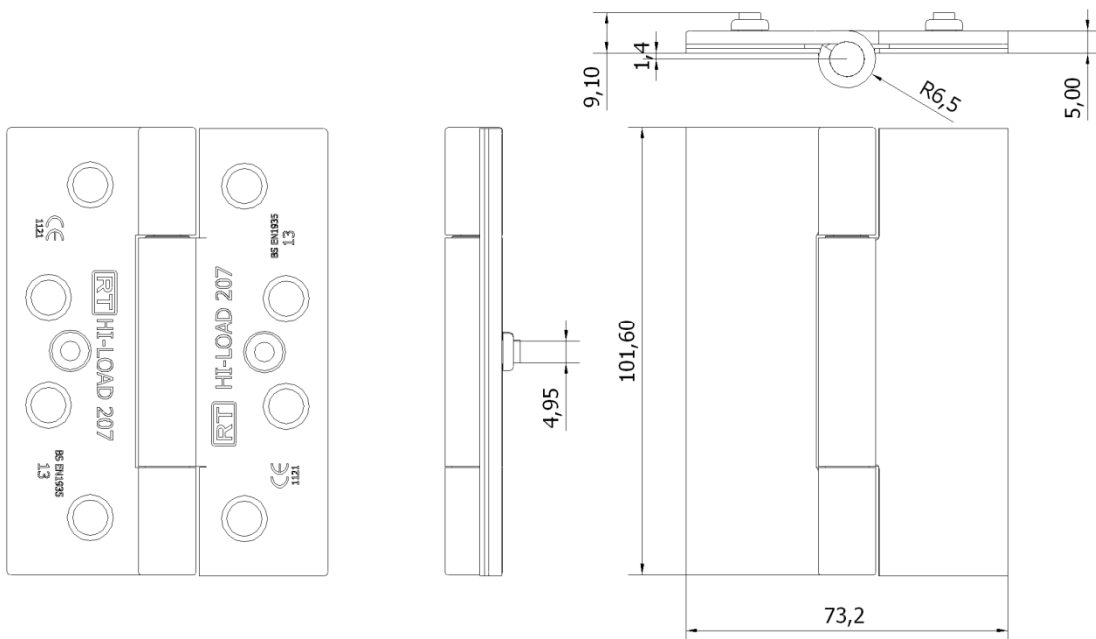

Royde & Tucker H207-400
HI-LOAD fully concealed fixings butt hinge

- 101.6×73.2x5mm Triple knuckle butt hinge
- Maximum adjusted door weight 120kg
- Minimum door thickness 44mm
- Maintenance free, guaranteed for 25
- To BS EN 1935 Grade 13
- CE Certificate No. 2812-CPR-AC0007
- Suitable for use on fire doors: Certifire approved – CF215
- Includes intumescent hinge pads, if being installed on fire doors
- Concealed bearings
- 8 x metric 5 × 32mm wood screws
- Unless otherwise stated stainless steel substrate, Grade 316 stainless steel available

Notes:

- The FR version has R10 corner radii for easier fitting
- Mortise detail "C" for installation

Royde & Tucker Ltd
Bilton Road
Cadwell lane
Hitchin
SG4 0SB
Tel:01462 444444
Fax:01462 444433
www.ratman.co.uk
e-mail: sales@ratman.co.uk