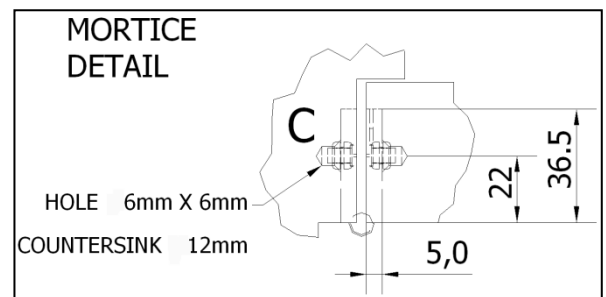

Royde & Tucker H207-400
HI-LOAD fully concealed fixings butt hinge

- 101.6×73.2x5mm Triple knuckle butt hinge
- Maximum adjusted door weight 120kg
- Minimum door thickness 44mm
- Maintenance free, guaranteed for 25
- To BS EN 1935 Grade 13
- CE Certificate No. 2812-CPR-AC0007
- Suitable for use on fire doors: Certifire approved – CF215
- Includes intumescent hinge pads, if being installed on fire doors
- Concealed bearings
- 8 x metric 5 × 32mm wood screws
- Unless otherwise stated stainless steel substrate, Grade 316 stainless steel available

Notes:

- The FR version has R10 corner radii for easier fitting
- Mortise detail "C" for installation

Royde & Tucker Ltd
Bilton Road
Cadwell lane
Hitchin
SG4 0SB
Tel:01462 444444
Fax:01462 444433
www.ratman.co.uk
e-mail: sales@ratman.co.uk