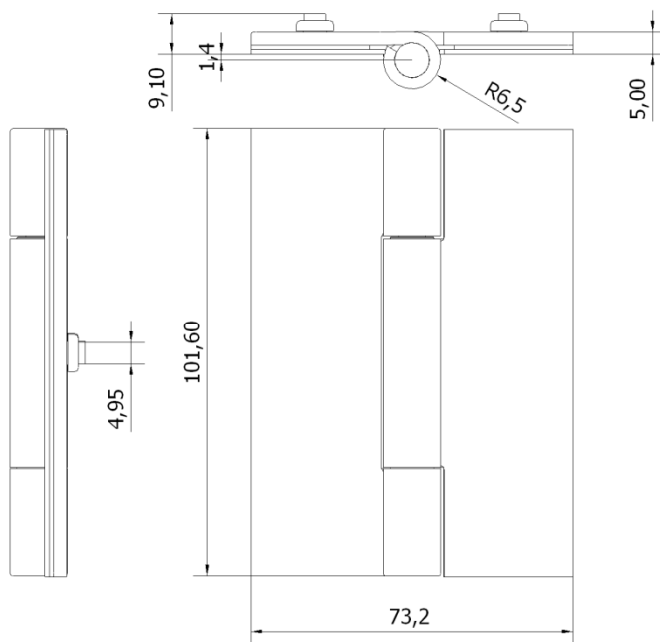

Royde & Tucker H207-400 HI-LOAD fully concealed fixings butt hinge

- 101.6x73.2x5mm Triple knuckle butt hinge
- Grade 304 Polished OR Satin stainless steel
- Square or radiused corners (FS/FR)
- Fully concealed fixings behind push on cover plate
- Concealed hinge bearings
- Maximum adjusted door weight 120kg
- Minimum door thickness 44mm
- CE Certificate No. 1121-CPR-AC0007
- To BS EN 1935 Grade 13
- Certifire Approved – CF215
- Unit weight 0.33kg
- Packing box quantity 10 or 50

Notes:

- The FR version has R10 corner radii for easier fitting
- Mortise detail "C" for installation

Royde & Tucker Ltd
Bilton Road
Cadwell lane
Hitchin
SG4 0SB
Tel:01462 444444
Fax:01462 444433
www.ratman.co.uk
e-mail: sales@ratman.co.uk