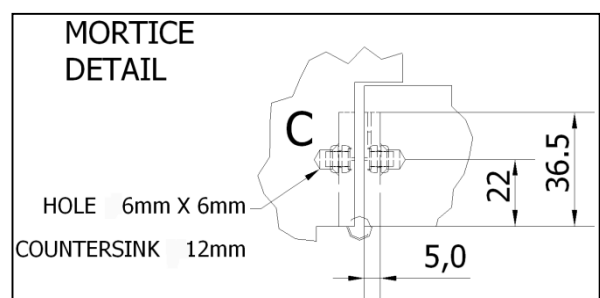

Royde & Tucker H207-400 HI-LOAD fully concealed fixings butt hinge

- 101.6x73.2x5mm Triple knuckle butt hinge
- Grade 304 Polished OR Satin stainless steel
- Square or radiused corners (FS/FR)
- Fully concealed fixings behind push on cover plate
- Concealed hinge bearings
- Maximum adjusted door weight 120kg
- Minimum door thickness 44mm
- CE Certificate No. 1121-CPR-AC0007
- To BS EN 1935 Grade 13
- Certifire Approved – CF215
- Unit weight 0.33kg
- Packing box quantity 10 or 50

Notes:

- The FR version has R10 corner radii for easier fitting
- Mortise detail "C" for installation

Royde & Tucker Ltd
Bilton Road
Cadwell lane
Hitchin
SG4 0SB
Tel:01462 444444
Fax:01462 444433
www.ratman.co.uk
e-mail: sales@ratman.co.uk