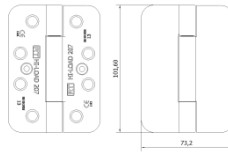

Royde & Tucker H207-400 HI-LOAD fully concealed fixings butt hinge

- 101.6x73.2x5mm Triple knuckle butt hinge
- Grade 304 Polished OR Satin stainless steel
- Square or radiused corners (FS/FR)
- Fully concealed fixings behind push on cover plate
- Concealed hinge bearings
- Maximum adjusted door weight 120kg
- Minimum door thickness 44mm
- CE Certificate No. 1121-CPR-AC0007
- To BS EN 1935 Grade 13
- Certifire Approved – CF215
- Unit weight 0.33kg
- Packing box quantity 10 or 50

Notes:

- The FR version has R10 corner radii for easier fitting
- Mortise detail "C" for installation

Royde & Tucker Ltd
Bilton Road
Cadwell lane
Hitchin
SG4 0SB
Tel:01462 444444
Fax:01462 444433
www.ratman.co.uk
e-mail: sales@ratman.co.uk