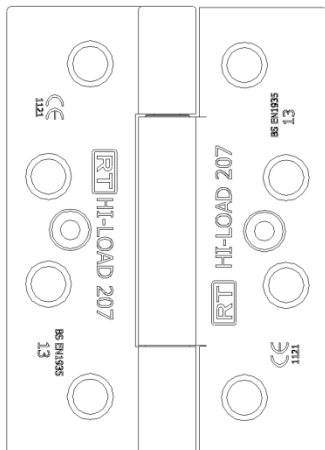

Royde & Tucker H207-400 HI-LOAD fully concealed fixings butt hinge

- 101.6x73.2x5mm Triple knuckle butt hinge
- Grade 304 Polished OR Satin stainless steel
- Square or radiused corners (FS/FR)
- Fully concealed fixings behind push on cover plate
- Concealed hinge bearings
- Maximum adjusted door weight 120kg
- Minimum door thickness 44mm
- CE Certificate No. 1121-CPR-AC0007
- To BS EN 1935 Grade 13
- Certifire Approved – CF215
- Unit weight 0.33kg
- Packing box quantity 10 or 50

Notes:

- The FR version has R10 corner radii for easier fitting
- Mortise detail "C" for installation

Royde & Tucker Ltd
Bilton Road
Cadwell lane
Hitchin
SG4 0SB
Tel:01462 444444
Fax:01462 444433
www.ratman.co.uk
e-mail: sales@ratman.co.uk