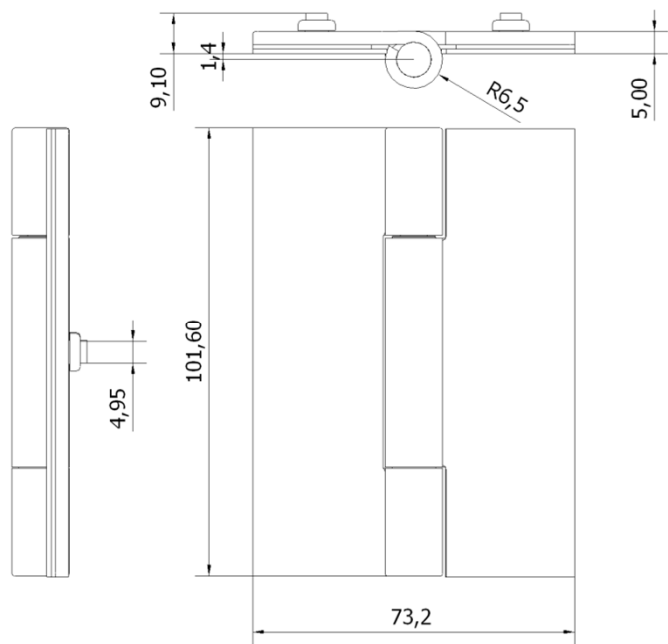

Royde & Tucker H207-400  
HI-LOAD fully concealed  
fixings butt hinge

- 101.6x73.2x5mm Triple knuckle butt hinge
- Grade 304 Polished OR Satin stainless steel
- Square or radiused corners (FS/FR)
- Fully concealed fixings behind push on cover plate
- Concealed hinge bearings
- Maximum adjusted door weight 120kg
- Minimum door thickness 44mm
- CE Certificate No. 1121-CPR-AC0007
- To BS EN 1935 Grade 13
- Unit weight 0.33kg
- Packing box quantity 10 or 50

Notes:

- The FR version has R10 corner radii for easier fitting
- Mortise detail "C" for installation

**Royde & Tucker Ltd**  
Bilton Road  
Cadwell lane  
Hitchin  
SG4 0SB  
Tel:01462 444444  
Fax:01462 444433  
www.ratman.co.uk  
e-mail: sales@ratman.co.uk