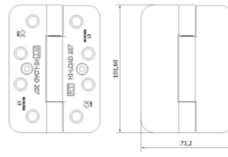

Royde & Tucker H207-400  
HI-LOAD fully concealed  
fixings butt hinge

- 101.6x73.2x5mm Triple knuckle butt hinge
- Grade 304 Polished OR Satin stainless steel
- Square or radiused corners (FS/FR)
- Fully concealed fixings behind push on cover plate
- Concealed hinge bearings
- Maximum adjusted door weight 120kg
- Minimum door thickness 44mm
- CE Certificate No. 1121-CPR-AC0007
- To BS EN 1935 Grade 13
- Unit weight 0.33kg
- Packing box quantity 10 or 50

Notes:

- The FR version has R10 corner radii for easier fitting
- Mortise detail "C" for installation

**Royde & Tucker Ltd**  
Bilton Road  
Cadwell lane  
Hitchin  
SG4 0SB  
Tel:01462 444444  
Fax:01462 444433  
www.ratman.co.uk  
e-mail: sales@ratman.co.uk