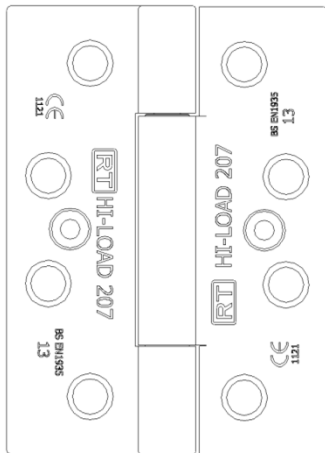

Royde & Tucker H207-400  
HI-LOAD fully concealed  
fixings butt hinge

- 101.6x73.2x5mm Triple knuckle butt hinge
- Grade 304 Polished OR Satin stainless steel
- Square or radiused corners (FS/FR)
- Fully concealed fixings behind push on cover plate
- Concealed hinge bearings
- Maximum adjusted door weight 120kg
- Minimum door thickness 44mm
- CE Certificate No. 1121-CPR-AC0007
- To BS EN 1935 Grade 13
- Unit weight 0.33kg
- Packing box quantity 10 or 50

Notes:

- The FR version has R10 corner radii for easier fitting
- Mortise detail "C" for installation

**Royde & Tucker Ltd**  
Bilton Road  
Cadwell lane  
Hitchin  
SG4 0SB  
Tel:01462 444444  
Fax:01462 444433  
www.ratman.co.uk  
e-mail: sales@ratman.co.uk