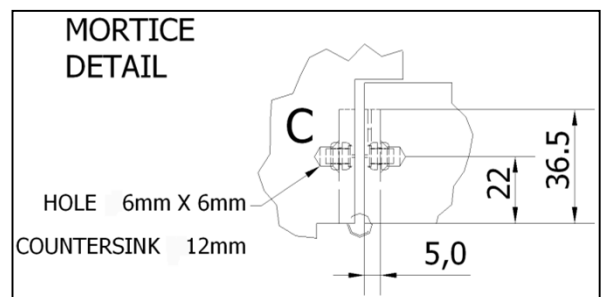

Royde & Tucker H207-400  
HI-LOAD fully concealed  
fixings butt hinge

- 101.6x73.2x5mm Triple knuckle butt hinge
- Grade 304 Polished OR Satin stainless steel
- Square or radiused corners (FS/FR)
- Fully concealed fixings behind push on cover plate
- Concealed hinge bearings
- Maximum adjusted door weight 120kg
- Minimum door thickness 44mm
- CE Certificate No. 1121-CPR-AC0007
- To BS EN 1935 Grade 13
- Unit weight 0.33kg
- Packing box quantity 10 or 50

Notes:

- The FR version has R10 corner radii for easier fitting
- Mortise detail "C" for installation

**Royde & Tucker Ltd**  
Bilton Road  
Cadwell lane  
Hitchin  
SG4 0SB  
Tel:01462 444444  
Fax:01462 444433  
www.ratman.co.uk  
e-mail: sales@ratman.co.uk