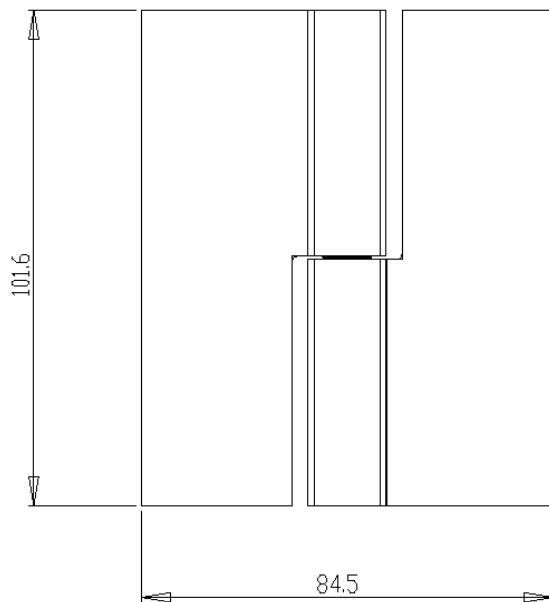

Royde & Tucker H206S-400 HI-LOAD Square knuckle, fully Concealed fixing's butt hinge

- 101.6x84.5x5mm Two knuckle lift off hinge
- Grade 304 Polished OR Satin stainless steel
- Square corners (FS)
- Fully concealed fixings behind push on cover plate
- Concealed hinge bearings
- CE Certificate No. 1121-CPR-AC0135
- Maximum adjusted door weight 80kg
- Minimum door thickness 44mm