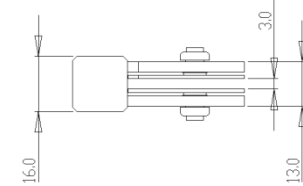

Royde & Tucker H206S-400 HI-LOAD Square knuckle, fully Concealed fixing's butt hinge

- 101.6x84.5x5mm Two knuckle lift off hinge
- Grade 304 Polished OR Satin stainless steel
- Square corners (FS)
- Fully concealed fixings behind push on cover plate
- Concealed hinge bearings
- CE Certificate No. 1121-CPR-AC0135
- Maximum adjusted door weight 80kg
- Minimum door thickness 44mm