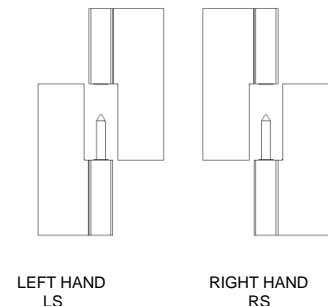

Royde & Tucker H206S-400 HI-LOAD Square knuckle, fully Concealed fixing's butt hinge

- 101.6x84.5x5mm Two knuckle lift off hinge
- Grade 304 Polished OR Satin stainless steel
- Square corners (FS)
- Fully concealed fixings behind push on cover plate
- Concealed hinge bearings
- CE Certificate No. 1121-CPR-AC0135
- Maximum adjusted door weight 80kg
- Minimum door thickness 44mm