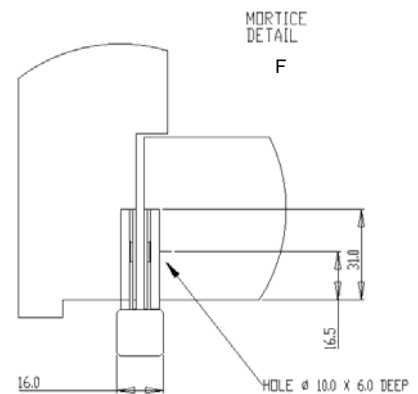

Royde & Tucker H206S-400 HI-LOAD Square knuckle, fully Concealed fixing's butt hinge

- 101.6x84.5x5mm Two knuckle lift off hinge
- Grade 304 Polished OR Satin stainless steel
- Square corners (FS)
- Fully concealed fixings behind push on cover plate
- Concealed hinge bearings
- CE Certificate No. 1121-CPR-AC0135
- Maximum adjusted door weight 80kg
- Minimum door thickness 44mm