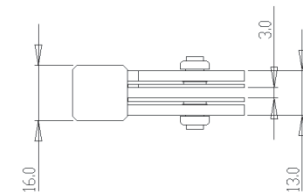

## Royde & Tucker H206S-400 HI-LOAD Square knuckle, fully Concealed fixing's butt hinge

LEFT HAND  
LS

RIGHT HAND  
RS

MORTICE  
DETAIL  
F

- 101.6x84.5x5mm Two knuckle lift off hinge
- Grade 304 Polished OR Satin stainless steel
- Square corners (LS/RS)
- Fully concealed fixings behind push on cover plate
- Concealed hinge bearings
- CE Certificate No. 1121-CPR-AC0135
- Maximum adjusted door weight 80kg
- Minimum door thickness 44mm