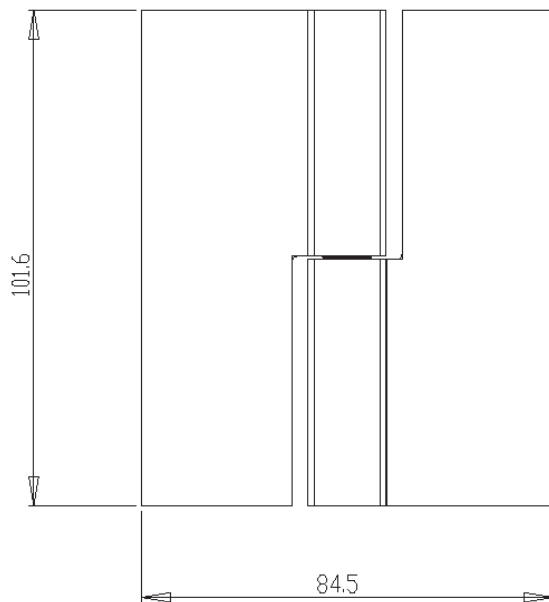

## Royde & Tucker H206S-400 HI-LOAD Square knuckle, fully Concealed fixing's butt hinge

LEFT HAND  
LS

RIGHT HAND  
RS

MORTICE  
DETAIL  
F

- 101.6x84.5x5mm Two knuckle lift off hinge
- Grade 304 Polished OR Satin stainless steel
- Square corners (LS/RS)
- Fully concealed fixings behind push on cover plate
- Concealed hinge bearings
- CE Certificate No. 1121-CPR-AC0135
- Maximum adjusted door weight 80kg
- Minimum door thickness 44mm

Notes:

- Mortice detail "F" for installation

**Royde & Tucker Ltd**

Bilton Road  
Cadwell lane  
Hitchin  
SG4 0SB

Tel:01462 444444

Fax:01462 444433

www.ratman.co.uk

e-mail: sales@ratman.co.uk