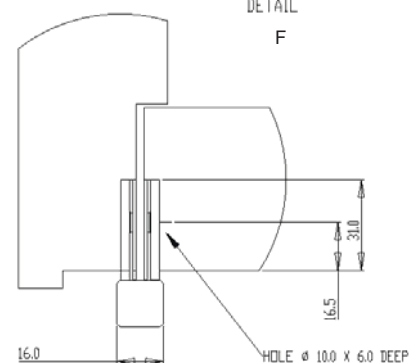

## Royde & Tucker H206S-400 HI-LOAD Square knuckle, fully Concealed fixing's butt hinge

LEFT HAND  
LS

RIGHT HAND  
RS

MORTICE  
DETAIL  
F

- 101.6x84.5x5mm Two knuckle lift off hinge
- Grade 304 Polished OR Satin stainless steel
- Square corners (LS/RS)
- Fully concealed fixings behind push on cover plate
- Concealed hinge bearings
- CE Certificate No. 1121-CPR-AC0135
- Maximum adjusted door weight 80kg
- Minimum door thickness 44mm

Notes:

- Mortice detail "F" for installation

**Royde & Tucker Ltd**

Bilton Road  
Cadwell lane  
Hitchin  
SG4 0SB

Tel:01462 444444

Fax:01462 444433

www.ratman.co.uk

e-mail: sales@ratman.co.uk