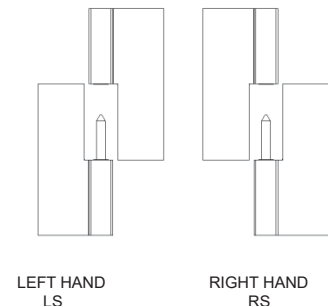

## Royde & Tucker H206S-400 HI-LOAD Square knuckle, fully Concealed fixing's butt hinge

LEFT HAND  
LS

RIGHT HAND  
RS

MORTICE  
DETAIL  
F

- 101.6x84.5x5mm Two knuckle lift off hinge
- Grade 304 Polished OR Satin stainless steel
- Square corners (LS/RS)
- Fully concealed fixings behind push on cover plate
- Concealed hinge bearings
- CE Certificate No. 1121-CPR-AC0135
- Maximum adjusted door weight 80kg
- Minimum door thickness 44mm