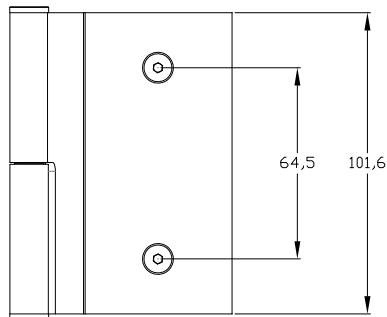

Royde & Tucker H206-G HI-LOAD lift-off hinge for Glass Doors

LEFT HAND

RIGHT HAND

- Lift off, two knuckle hinge for frameless glass doors
- Stainless steel
- Maintenance free, guaranteed for 25 years
- c/w 5 x 32mm screws for frame leaf
- Maximum adjusted door weight 60kg
- R10 corner radii on FR frame leaf for easier fitting
- Door thickness 10-12mm