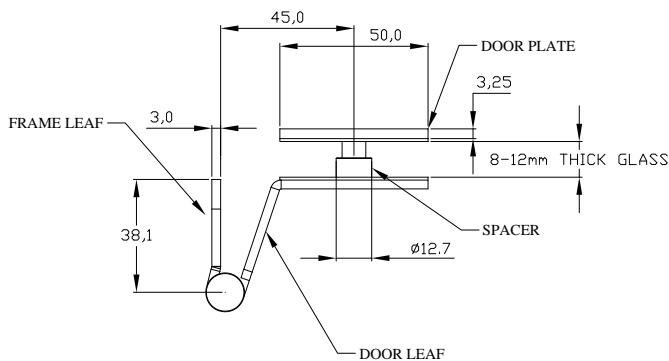

Royde & Tucker H206-G HI-LOAD lift-off hinge for Glass Doors

LEFT HAND

RIGHT HAND

- Lift off, two knuckle hinge for frameless glass doors
- Stainless steel
- Maintenance free, guaranteed for 25 years
- c/w 5 x 32mm screws for frame leaf
- Maximum adjusted door weight 60kg
- R10 corner radii on FR frame leaf for easier fitting
- Door thickness 10-12mm