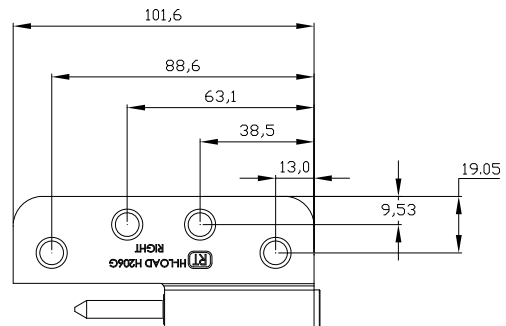

Royde & Tucker H206-G HI-LOAD lift-off hinge for Glass Doors

LEFT HAND

RIGHT HAND

- Lift off, two knuckle hinge for frameless glass doors
- Stainless steel
- Maintenance free, guaranteed for 25 years
- c/w 5 x 32mm screws for frame leaf
- Maximum adjusted door weight 60kg
- R10 corner radii on FR frame leaf for easier fitting
- Door thickness 10-12mm