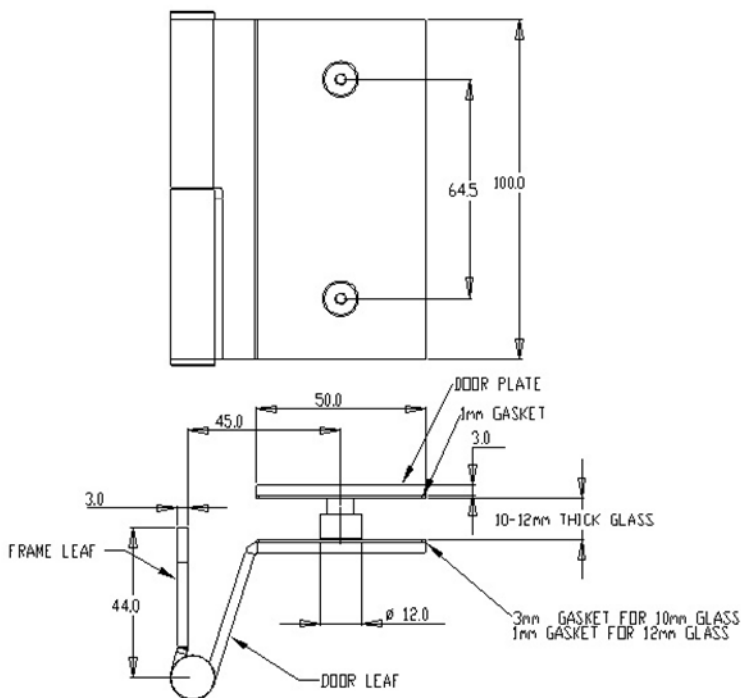

Royde & Tucker H201-G HI-LOAD hinge for Glass Doors

LEFT HAND

RIGHT HAND

- Lift off, two knuckle hinge for frameless glass doors
- Stainless steel
- Maintenance free, guaranteed for 25 years
- c/w 5 x 32mm screws for frame leaf
- Maximum adjusted door weight 60kg
- R10 corner radii on FR frame leaf for easier fitting
- Door thickness 10-12mm

Notes: Frame leaf is: radiused – LR/RR or square – LS/RS

Royde & Tucker Ltd

Bilton Road

Cadwell lane

Hitchin

SG4 0SB

Tel: 01462 444444

Fax: 01462 444433