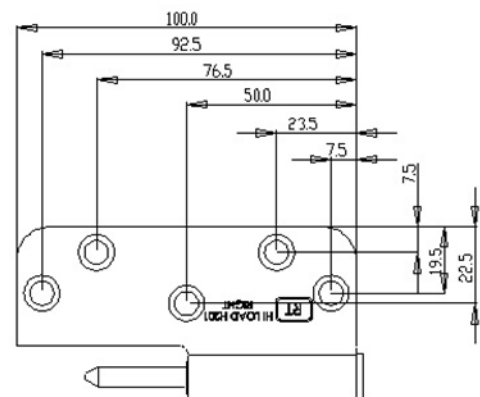

Royde & Tucker H201-G HI-LOAD hinge for Glass Doors

LEFT HAND

RIGHT HAND

- Lift off, two knuckle hinge for frameless glass doors
- Stainless steel
- Maintenance free, guaranteed for 25 years
- c/w 5 x 32mm screws for frame leaf
- Maximum adjusted door weight 60kg
- R10 corner radii on FR frame leaf for easier fitting
- Door thickness 10-12mm

Notes: Frame leaf is: radiused – LR/RR or square – LS/RS

Royde & Tucker Ltd

Bilton Road

Cadwell lane

Hitchin

SG4 0SB

Tel: 01462 444444

Fax: 01462 444433