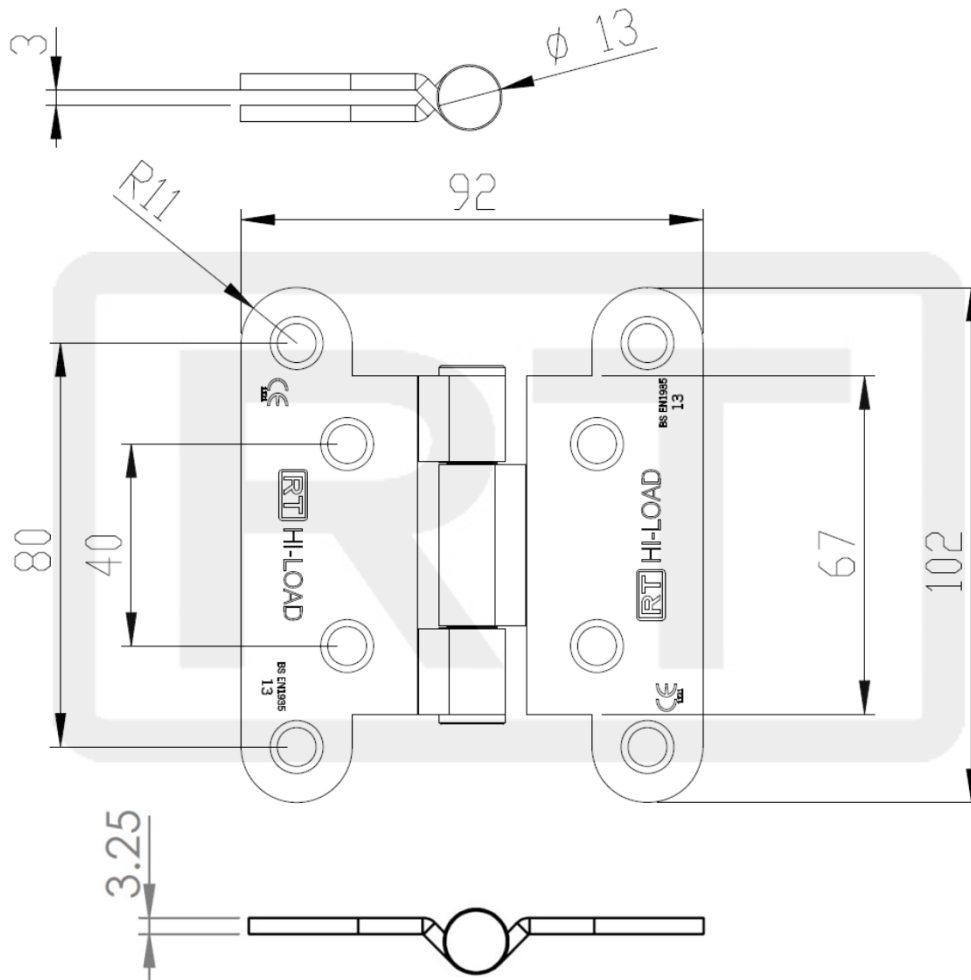

## Royde & Tucker H200-FR HI-LOAD concealed bearing butterfly butt hinge

- 102x92x3.25mm Three knuckle butt hinge
- Maximum adjusted door weight 120kg
- To BS EN 1935 Grade 13
- Minimum door thickness 44mm
- Maintenance free, guaranteed for 25 years
- CE Certificate No. 1121-CPR-AC0007 (SS)
- Suitable for use on fire doors. To be fitted with HP200 intumescent hinge pads, if being installed on fire doors
- c/w No10 x 1 ¼ " Torx Head (T25) stainless wood screws
- Unless otherwise stated stainless steel substrate, Grade 316 stainless steel available