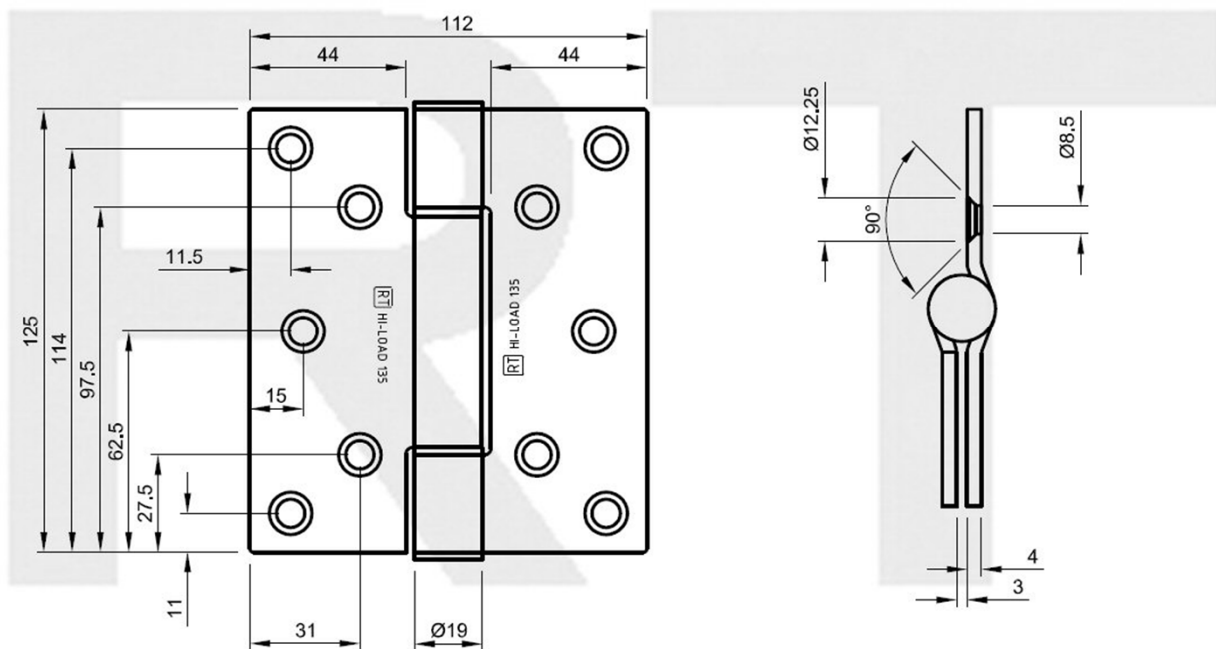

## Royde & Tucker H1356 HI-LOAD butt hinge

- 125x112x4mm Three knuckle butt hinge
- Maximum adjusted door weight 200kg
- Minimum door thickness 54mm
- Maintenance free, guaranteed for 25 years
- FD60 Fire Rated
- To be fitted with HP1356 intumescent hinge pads, if being installed on fire doors
- c/w metric 6 x 32mm wood screws
- Unless stated Mild steel substrate, Grade 304 or 316 stainless steel available