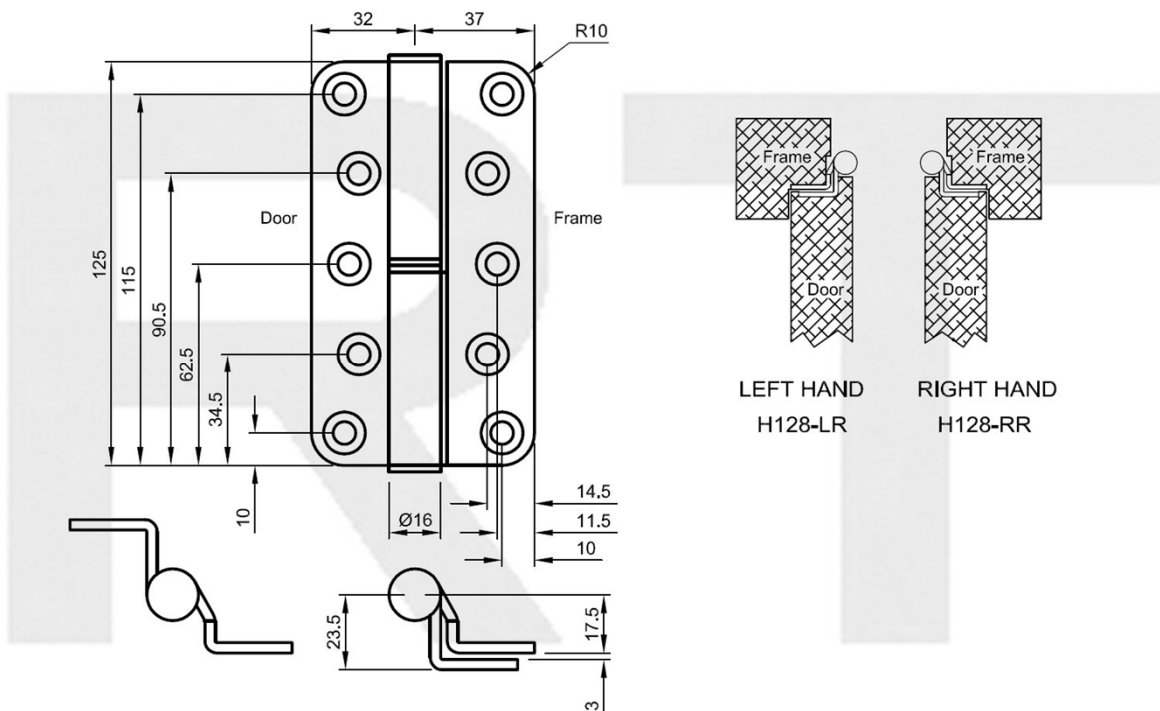

Royde & Tucker H128 HI-LOAD double cranked hinge

- 125x69x23.5mm Double cranked hinge
- Available as fixed pin H128-FR
- Available as lift off H128-LR/RR (shown)
- Maximum adjusted door weight 120kg
- Minimum door thickness 44mm
- Maintenance free, guaranteed for 25 years
- c/w metric 5 x 32mm wood screws
- Unless stated Stainless steel substrate, Grade 304 or 316 available