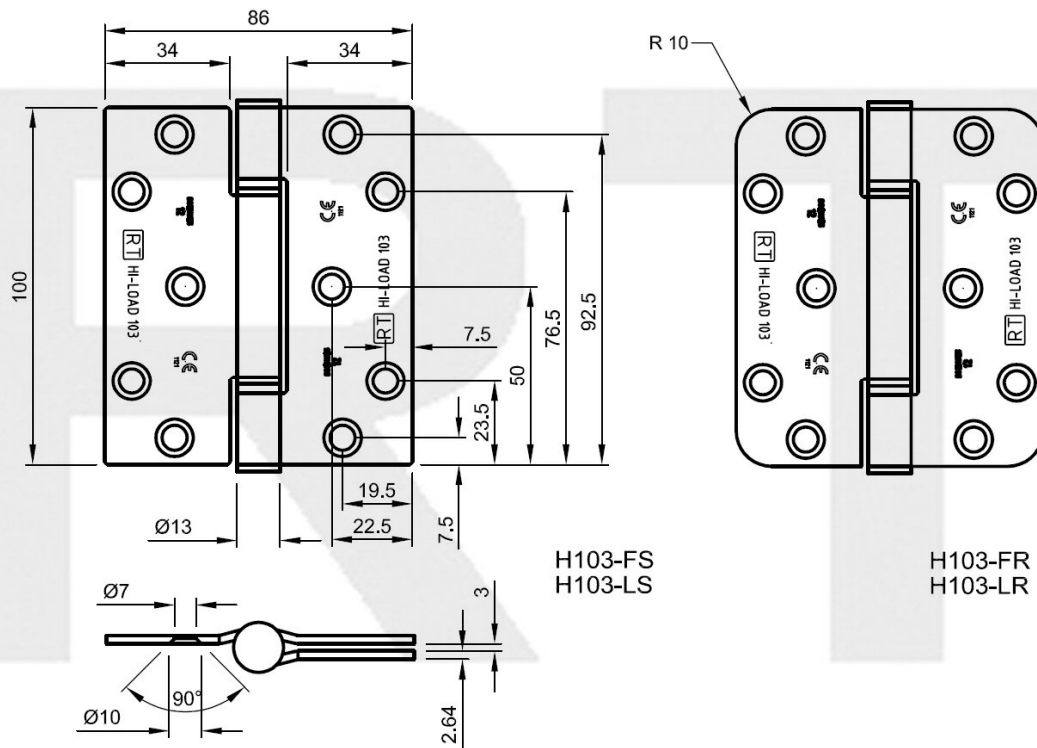

Royde & Tucker H103 HI-LOAD butt hinge

H103-FS
H103-LS

H103-FR
H103-LR

BS EN 1935

- 100x86x2.64mm Three knuckle butt hinge
- Maximum adjusted door weight 100kg
- To BS EN 1935 Grade 12
- Minimum door thickness 40mm
- Maintenance free, guaranteed for 25 years
- CE Certificate No. 2812-CPR-AC0046 (SS)
- CE Certificate No. 2812-CPR-AC0044 (MS)
- Suitable for use on fire doors: Certifire approved – CF209
- To be fitted with HP102 intumescent hinge pads, if being installed on fire doors
- c/w metric 5 x 32mm wood screws
- Unless stated Mild steel substrate